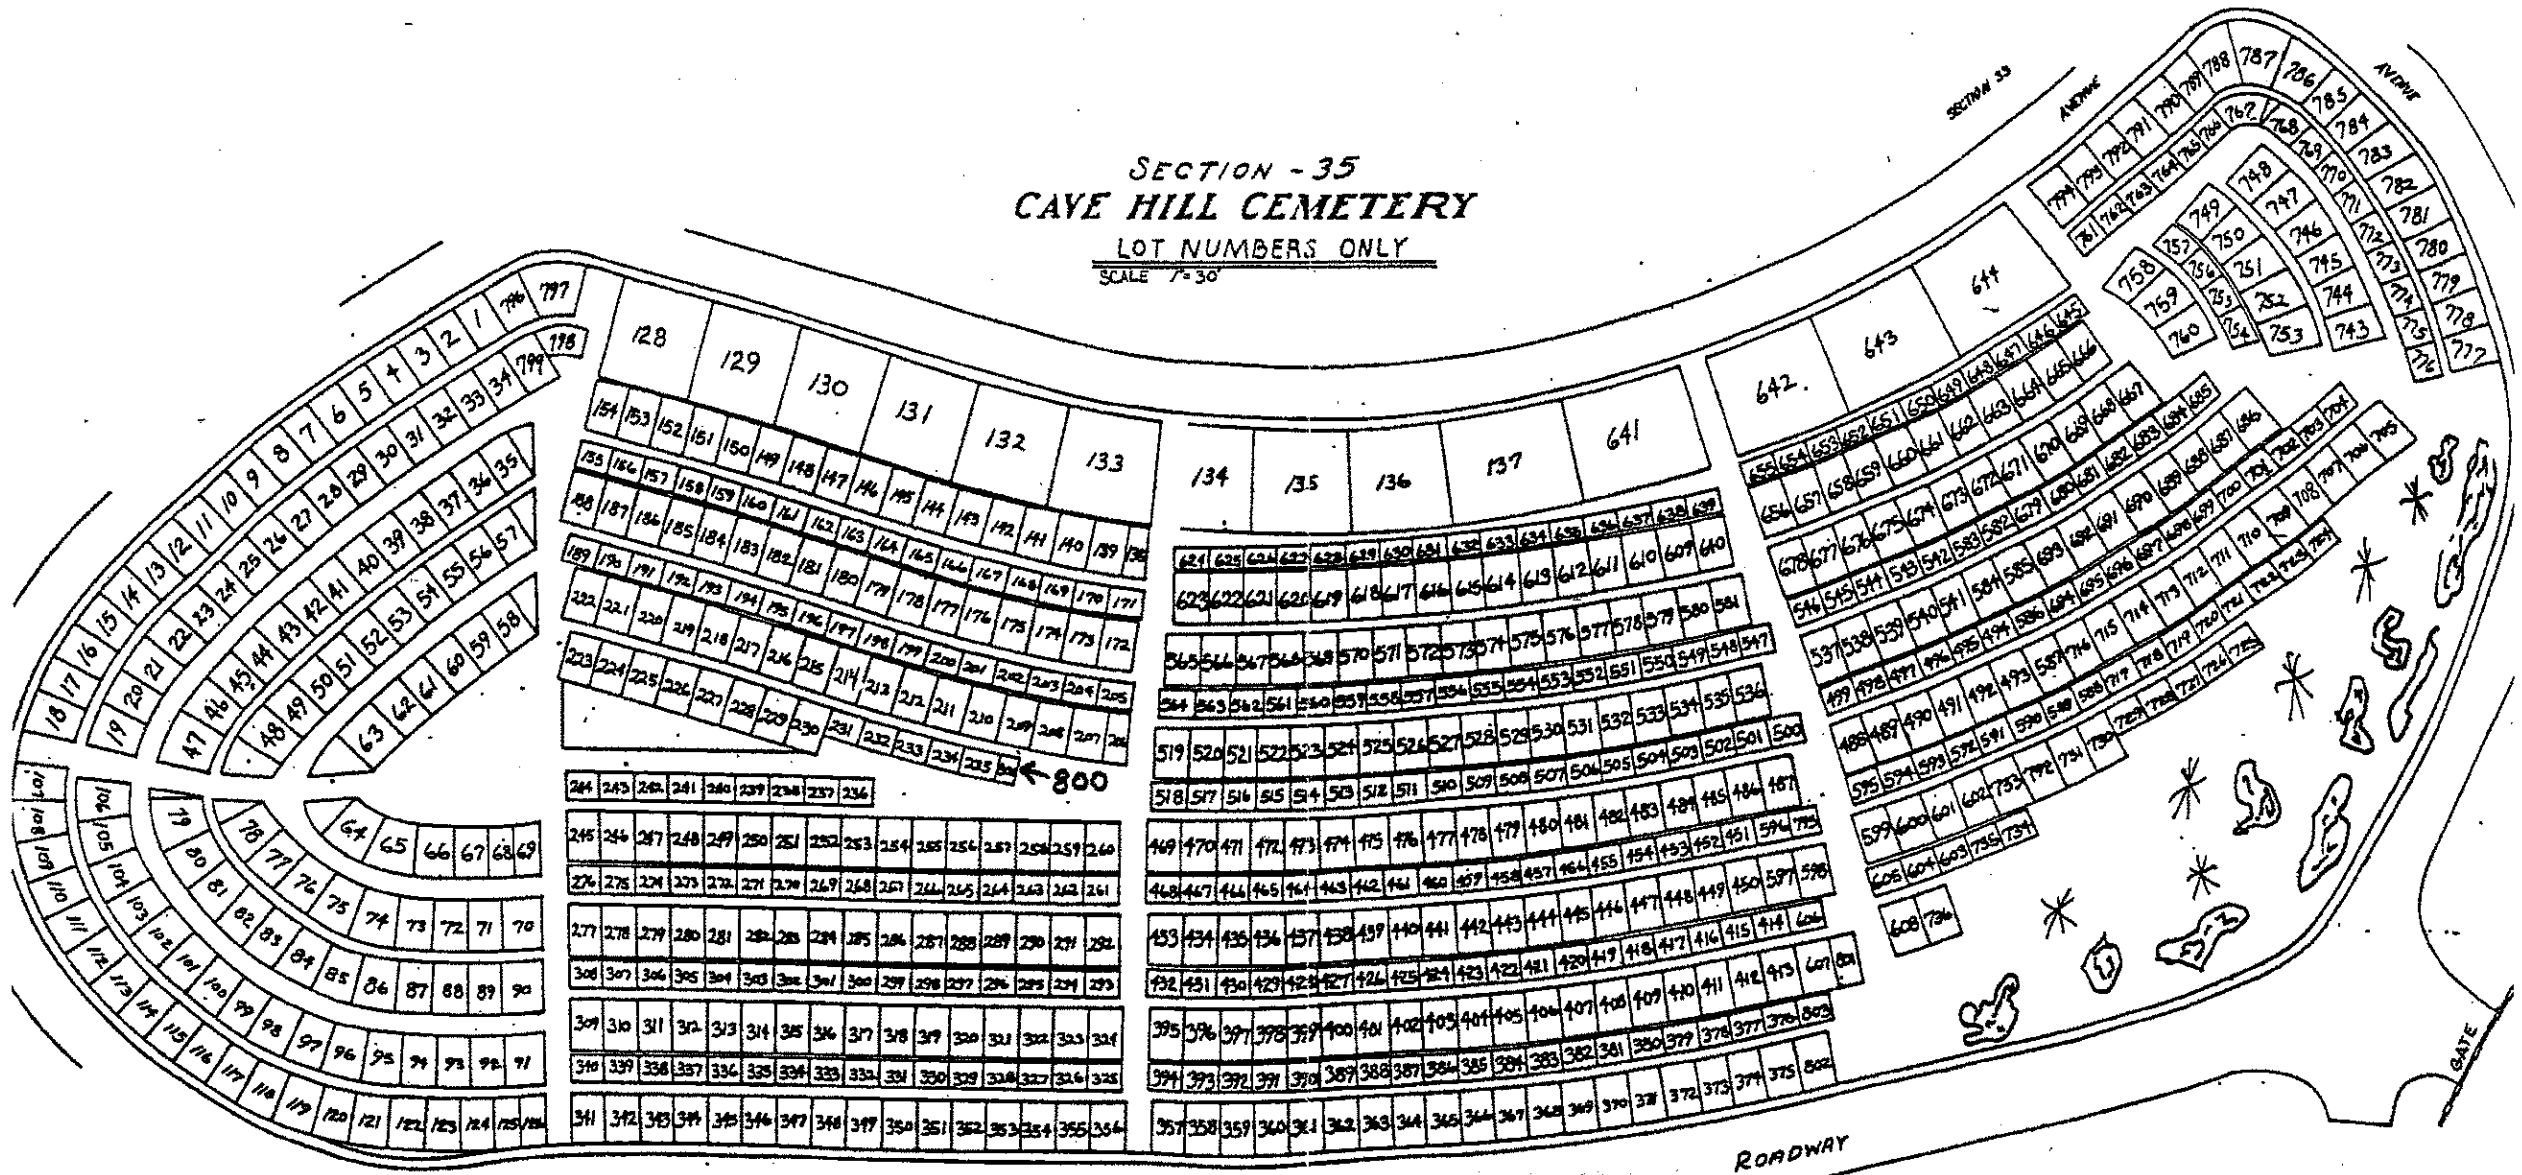

SECTION - 35
CAVE HILL CEMETERY

LOT NUMBERS ONLY

SCALE 7" = 30'

SECTION 35

ROADWAY

ROADWAY

← 800

ROADWAY

GATE