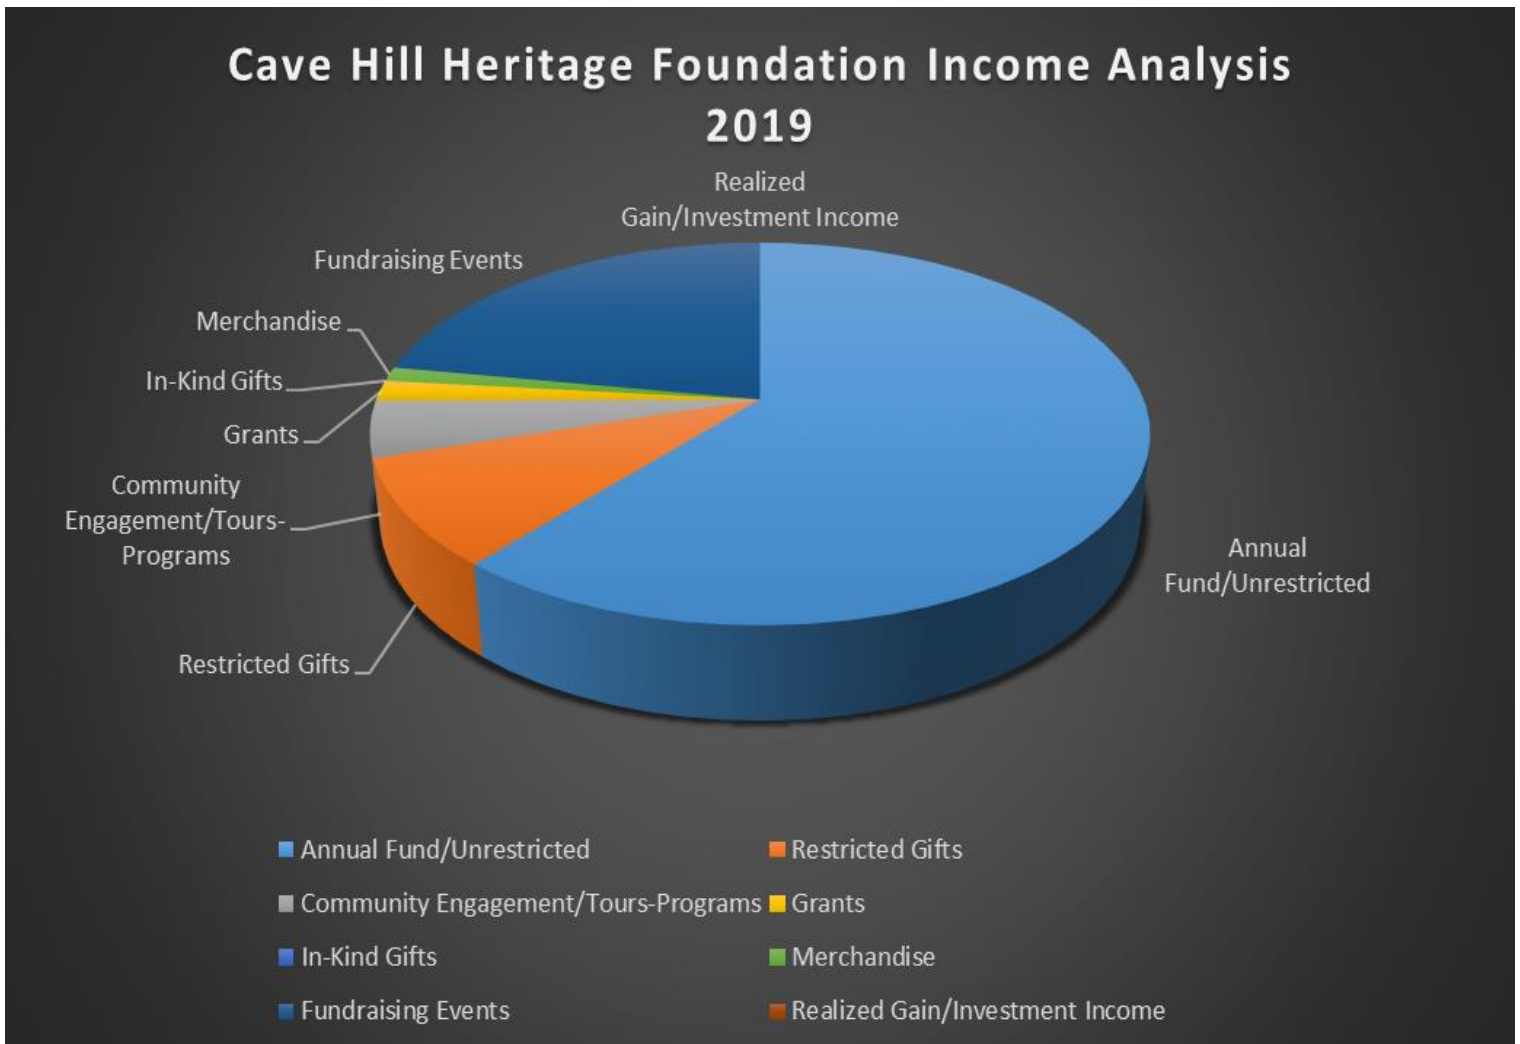

2019 Review of Performance

2019 Organizational Impact

- 561 total donors impacted the success of the Cave Hill Heritage Foundation.
- Installation of pollinator garden and fountain at Cave Hill apiary.
- Cave Hill apiary opened with first official honey processing.
- Student/Teacher curricular material for pollinators was written.
- Suffrage recognition project was completed with non-profit peers.
- The Satterwhite Monument restoration project was completed.
- The Rustic Shelter House restoration project was completed.
- Over 350 individual grave markers were restored, preserving family legacies.
- Many public tours and programs were sold-out for 2019.
- We maintained an overwhelming presence at the St. Matthews Farmers Market.
- Over 500 guests enjoyed a superb Cocktails on the Lawn event focusing on the theme: Cave Hill Cemetery: The Story of the City of Louisville, with Stu Pollard.

2019 Financial Performance

Total Raised (as of December 31, 2019): $ 236,960